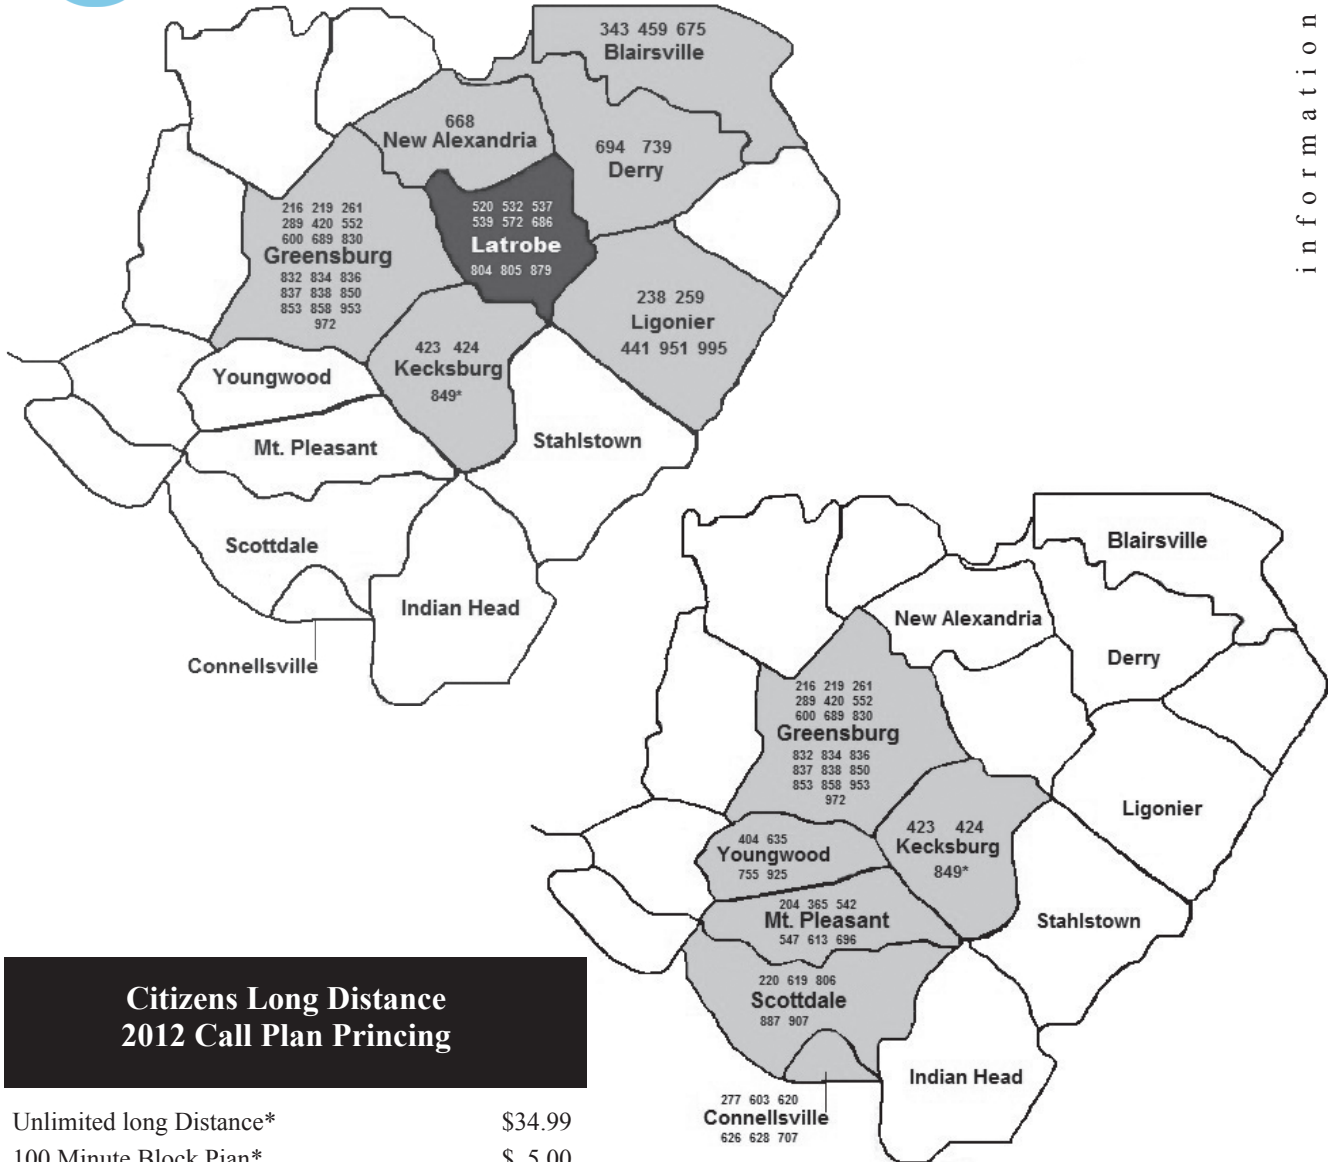

Calling Plans

information pages

Citizens Long Distance 2012 Call Plan Pricing

Unlimited long Distance*	$34.99
100 Minute Block Plan*	$ 5.00
250 Minute Block Plan*	$10.00
500 Minute Block Plan*	$15.00
800 Minute Block Plan*	$20.00
1200 Minute Block Plan*	$27.00

7¢ per minute long Distance Plan* Usage Based

* Includes Calls to the Continental United States only

Prices are subject to change. Citizens is not responsible for any typographical errors.